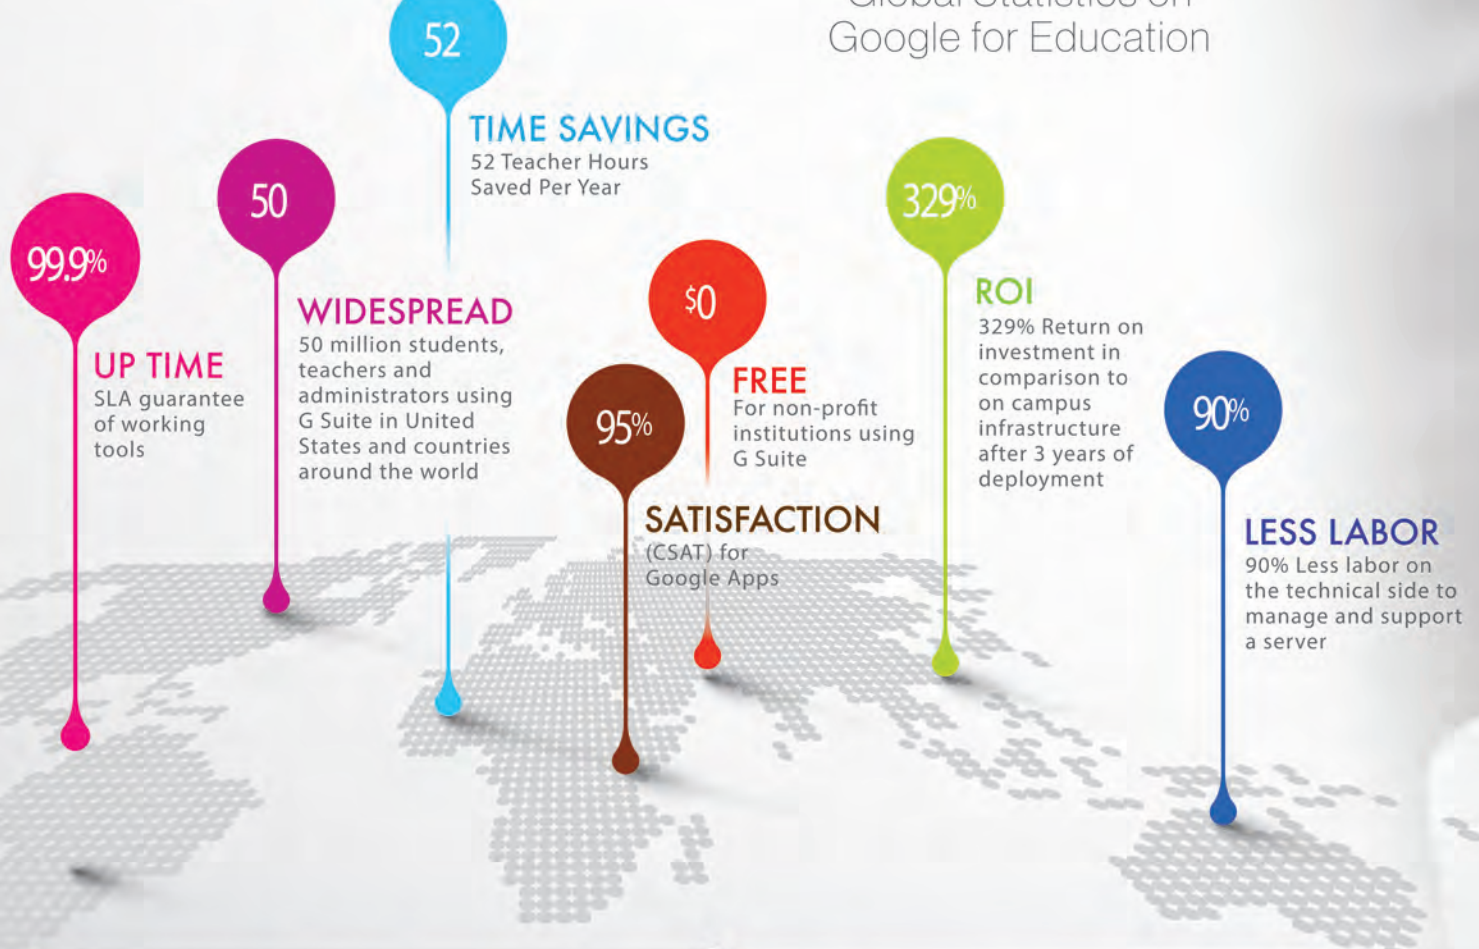

get started
with
Google
for Education

i-tech | **G Suite**

Amplifying 21st Century Skills

• Communicate • Store • Collaborate • Manage

Bring your classroom into the 21st century...

Google for Education

The G Suite for Education (formerly called Google Apps for Education) core services are the heart of Google's educational offering to schools. These apps are designed to provide educators with powerful solutions that are affordable, secure and easy to use.

Google is helping teachers and students everywhere utilize technology to improve learning and teach effectively. More than 50 million students, teachers and administrators in almost every country in the world rely on G Suite to learn and work together.

Global Statistics on Google for Education

students love learning with Google

Tavish
(5th Grade Student)
"Google Apps help education, they help people collaborate, think, and help people from anywhere, it allows teachers to check whatever the students are doing. Google apps are amazing in many ways."