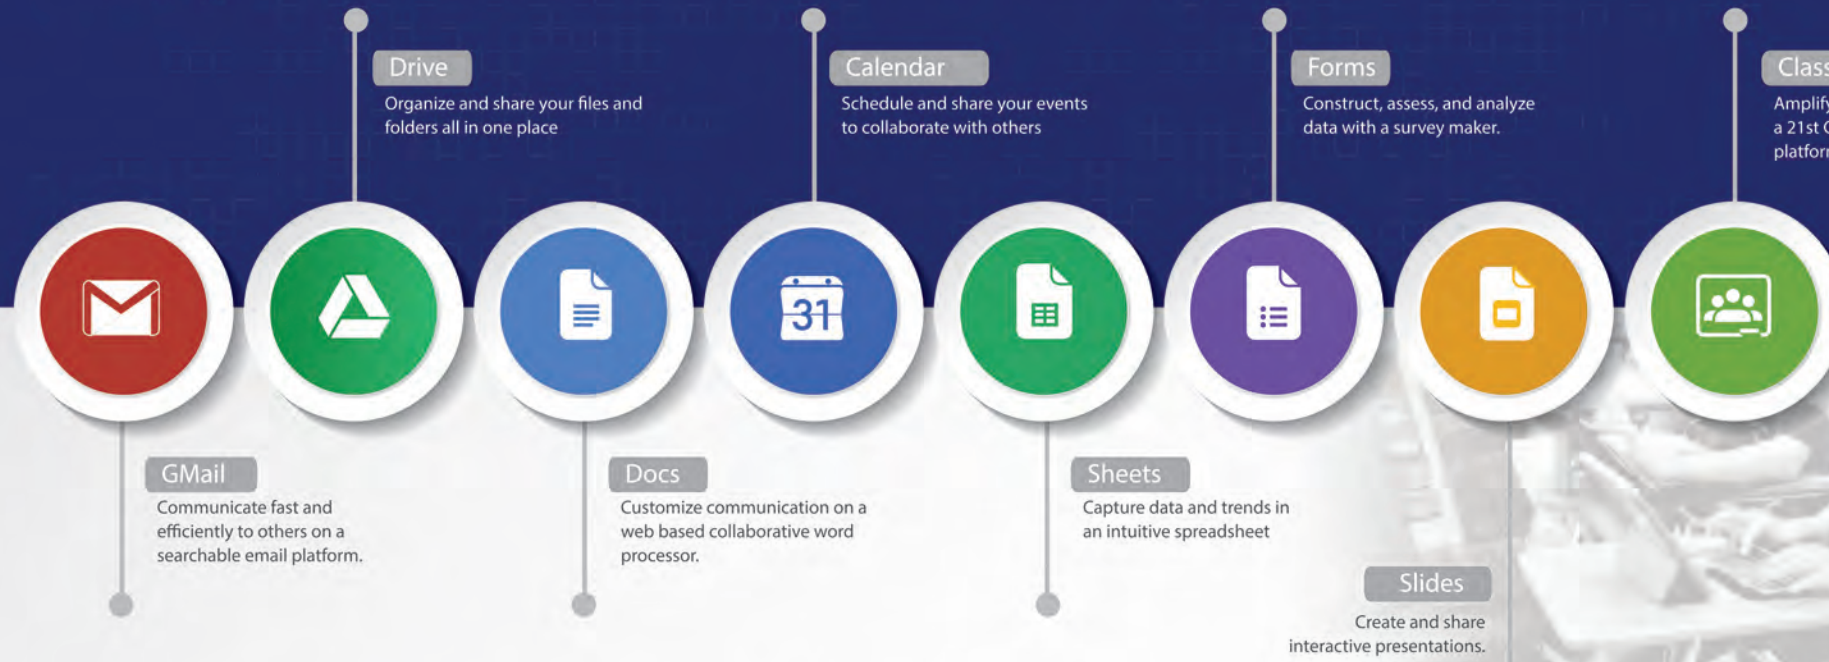

get started
with
Google
for Education

i-tech | **G Suite**

Amplifying 21st Century Skills

• Communicate • Store • Collaborate • Manage

Bring your classroom into the 21st century...

Google for Education

The G Suite for Education (formerly called Google Apps for Education) core services are the heart of Google's educational offering to schools. These apps are designed to provide educators with powerful solutions that are affordable, secure and easy to use.

Google is helping teachers and students everywhere utilize technology to improve learning and teach effectively. More than 50 million students, teachers and administrators in almost every country in the world rely on G Suite to learn and work together.